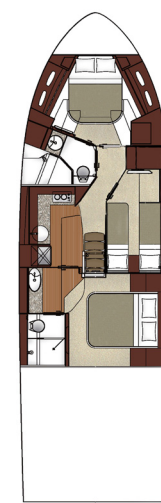

LOWER CABIN OPTIONAL
3-STATEROOM LAYOUT