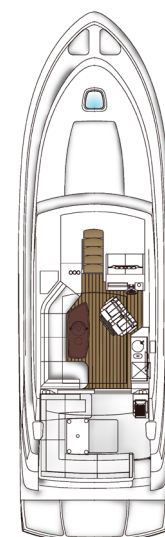

Speaker Upgrade, Cockpit Exterior
Spotlight w/Dual Halogen Bulbs - Remote Controlled (ACR®)
Stereo System Upgrade - Master Stateroom and Salon
Sun Pad Filler Cushions - Cockpit
Sun Pad w/Adjustable Backrest - Forward Deck
Sunroof Sunshades, Manual - Sunroom
Sunshade, Retractable, Electric - Aft Cockpit (SureShade®)
Swim Platform, Hydraulic Marine Lift w/Remote & Manual Pump
Table, High-Gloss Teak w/Vinyl Cover - Cockpit (In Lieu of Std Table)
Table, Oversized Teak Table - Cockpit
Table, Coffee (Movable) w/High-Gloss Wood Surface & Storage Below - Interior
Third Stateroom Option
Transformer, Shore Power Isolation Boost - 240V/50 Amp
TV, 24" LED, w/Remote Blu-ray™ Player - Fwd Stateroom
Vacuum System, Central - 120V
Vent, Manual Hardtop Overhead
Washer/Dryer Combo, 120V (N/A w/Gray Water System)
Windlass, All-Chain (In Lieu of Std Rope/Chain)
Windlass Capstan
Windshield w/Opening Side Windows - Port & Stbd
Yacht Flag & Flagpole

CE Option

NOTE: Some features and options may not be available when a boat is built for regions outside North America and/or has CE Certification. Boats ordered with 220V/50 cycle electrical systems will have the appropriate appliances in the corresponding voltage.

COCKPIT/SUNROOM LAYOUT