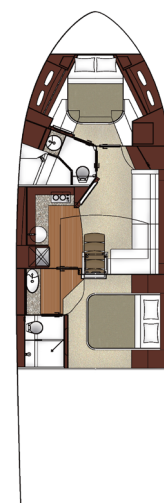

LOWER CABIN LAYOUT