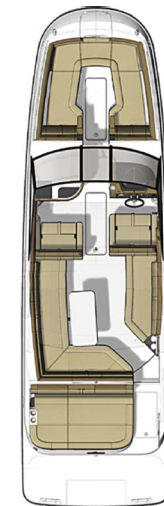

Lighting, Indirect (Bow, Cockpit) - Blue LED
Lighting, Thru Hull Underwater, LED
Macerator, w/Seacock Interlock System
Mirror, Ski
Rubrail, Black (In-Lieu-Of White)
SeaDek® Swim Platform Matting
Smart Tow® - Digital Speed Control - Tachometer
Stereo - Premier Upgrade, 4 Speakers, Subwoofer & Amplifier
Stereo, Remote Control - Additional Unit on Transom
Swim Step, Submersible (Manual)
Table, Bow w/Designated Storage
Tower, Watersports, White or Black Aluminum w/Integral Bimini Top &
Ski Tow Pylon
Trim Switch, Transom
Trim Tabs, Hydraulic
Wakeboard Racks, Swivel
Wet Bar w/Integral Sink & Faucet
Windlass, Rope/Chain w/Galvanized Anchor (Replaces Bow Ladder)
Windshield Wiper, Starboard

CE Option

TRAILER OPTIONS:

Painted Trailer w/Rollers & Dual-Axle Disc Brakes
Galvanized Trailer w/Rollers & Dual-Axle Disc Brakes
Painted Trailer w/Bunks & Dual-Axle Disc Brakes
Galvanized Trailer w/Bunks & Dual-Axle Disc Brakes

Standard Seating Plan