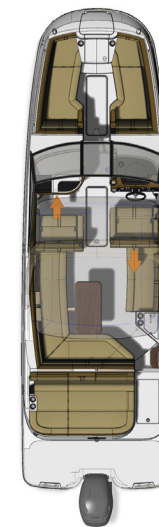

Macerator, w/Seacock Interlock System
Mirror, Ski
Rubrail, Black (In-Lieu-Of White)
SeaDek® Swim Platform Matting
Smart Tow® - Digital Speed Control - Tachometer
Stereo - Premier Upgrade, 4 Speakers, Subwoofer & Amplifier
Stereo, Remote Control - Additional Unit on Transom
Table, Bow w/Designated Storage
Tower, Watersports, White or Black Aluminum w/Integral Bimini Top &
Ski Tow Pylon
Trim Tabs, Hydraulic
Wakeboard Racks, Swivel
Wet Bar w/Integral Sink & Faucet
Windlass, Rope/Chain w/Galvanized Anchor (Replaces Bow Ladder)
Windshield Wiper, Starboard

CE Option

TRAILER OPTIONS:

Painted Trailer w/Rollers & Dual-Axle Disc Brakes
Galvanized Trailer w/Rollers & Dual-Axle Disc Brakes
Painted Trailer w/Bunks & Dual-Axle Disc Brakes
Galvanized Trailer w/Bunks & Dual-Axle Disc Brakes

Standard Seating Plan