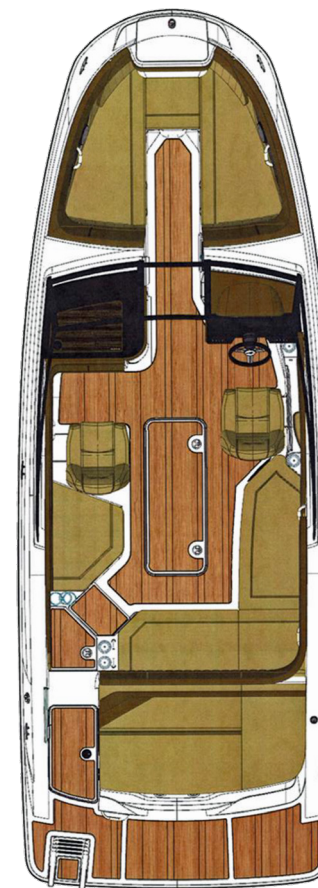

7.16 M / 23'6"
LOA w/integral swim platform

2.6 M / 8'6"

2,008 KG / 4,372 LB
Dry Weight

MerCruiser® 4.5L MPI ECT Alpha I
(250 hp - 186 kW)

189 L / 50 GAL

13 P / 1038 KG

97 CM / 38" 19°
& 53 CM / 21" Deadrise
Draft (Sterndrive down & up)

The specification measurements are approximations and subject to variance.

SPX 230 FEATURES

- The intuitive helm is available with an optional 5" or 9" digital dash display to enhance the command experience
- Premium audio system
- Spacious open bow offers room to stretch out and relax while a plush transom seat with backrest converts to form a roomy sunpad
- True Sea Ray design for optimal performance & handling

CAPTAIN'S PACKAGE

Bimini Top w/Boot, Stainless Steel Ball & Socket Hardware
Bow Filler Cushion with forward Walk-Thru Backrest cushion
Canvas, Cockpit and Tonneau Cover
Carpet Liner, Snap-In (Cockpit)
Round Cockpit Table, Teak
Sunpad Walk-Thru Cushion

ELEVATION PACKAGE

Water Sports Tower Black w/ Bimini Top
Tower Racks
Ski Mirror

INDIVIDUAL OPTIONS

Air Compressor
Cockpit Table, Teak
Infinity, Woven Cockpit Flooring
Led Package in Cockpit - Blue or White
Refrigerator (12 volt) in Cockpit
SB Bucket Seat with PS Reversible Loungeseat
SeaDek covering on Swimplatform (Gray or Mocha)
Toilet - Portable
Toilet - Portable with Deck Pump-Out
Chart Plotter / Fishfinder w/ GPS - Raymarine 5''
Digital Dash w/ Mercury Vesselview link 9''
Mercury Active Trim
Premier Stereo w/ extra speakers / SW & Transom remote on 230
Transom Trailer Trim Switch
On Board Battery Charger