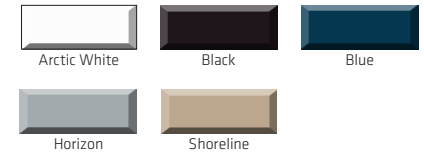

OVERALL LENGTH
W/STD EXTENDED or OPT HYDRAULIC
EXTENDED SWIM PLATFORM

46' 8"
14.22 M

BEAM	14' 2" / 4.32 M
DRY WEIGHT (V-Drive)	39,883 LBS / 18,091 KG
DRY WEIGHT (Zeus)	43,892 LBS / 19,909 KG
DRAFT (V-Drive)	50.25" / 127.6 CM
DRAFT (Zeus)	55.9" / 141.9 CM
DEADRISE	17°
HOLDING TANK	42 GAL / 159 L

EXTERIOR COLOR

HULL GELCOAT COLOR:
Black, Blue, Horizon or Shoreline

UPHOLSTERY, SEATING & FLOORING

SEATING & FLOORING:

Flooring, Infinity Seagrass™, Light or Mid / Dark Tone - Cockpit
Flooring, Teak - Cockpit w/ Entry Steps
Flooring, Teak - Std Extended Swim Platform
Flooring, Teak - Hydraulic Swim Platform