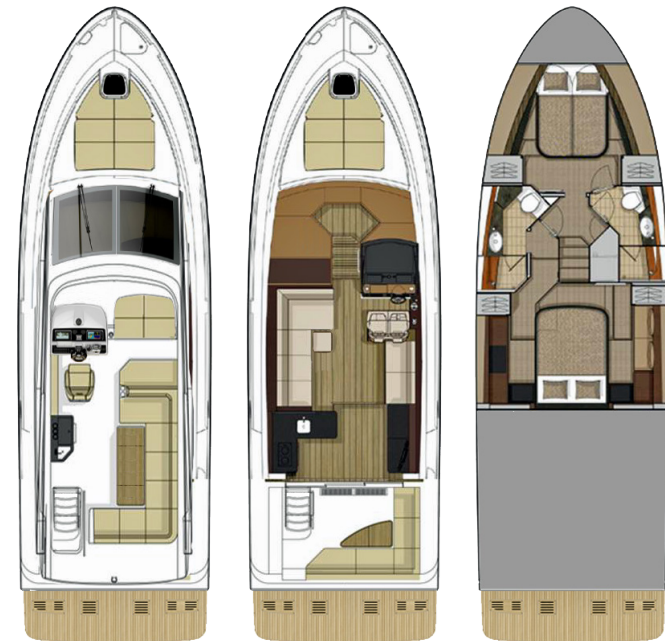

SYSTEMS:

Audio System for Foredeck Seating
Audio System Upgrade - Exterior: Includes Cockpit & Bridge
Premium Sound System w/ Remote Control Unit on Transom
Digital Satellite TV System (KVH TracVision TV3)
Fuel Transfer Pump
Grey Water System
Head, VacuFlush® w/Overboard Discharge (Int'l)
Inverter
Macerator w/Seacock Interlock System
Oil Changer System
Windlass, All-Chain (In Lieu of Std. Rope/Chain)
Windlass Capstan
ADDITIONAL OPTIONS:
Anchor, Stainless Steel (In Lieu of Galvanized)
Bow Rail, Split
CE Option
Flagpole w/Base & US Flag
Fuel Tanks, Extended Range (430 Gal Total)
Safe
Salon Entry Door Screen
SiriusXM® Satellite Receiver w/Antenna (N/A Outside N. America)
TV, 24" LED, w/Remote Blu-ray™ Player - Fwd Stateroom

*NOTE: Some features and options may not be available when
a boat is built for regions outside North America and/or has CE
Certification. Boats ordered with 220V/50 cycle electrical systems
will have the appropriate appliances in the corresponding voltage.*

BRIDGE / DECK LAYOUT

SALON / COCKPIT LAYOUT

LOWER CABIN LAYOUT