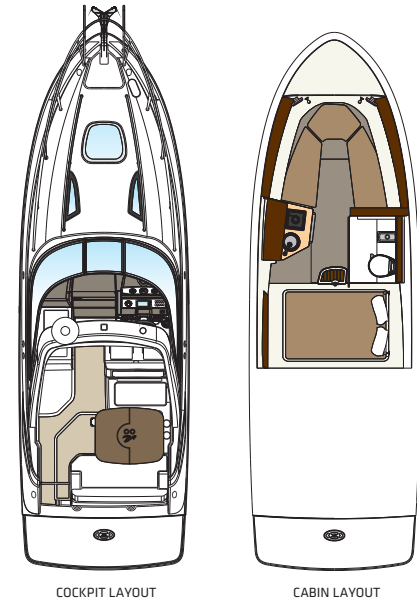

OVERALL LENGTH
W/INTEGRAL
SWIM PLATFORM

8.07 M
26'6"

HULL LENGTH

7.23 M
23'10"

○ ARCTIC WHITE ● BLACK ● MOJAVE TAN ● OCEAN BLUE

BEAM 2.56 M / 8'5"

DRY WEIGHT 2,900 KG / 6,393 LB

DRAFT (STERNDRIVE DOWN & UP) 102 CM / 40" & 61 CM / 25"

Microwave, 220V

Refrigerator in Cockpit, 12V

Swiss Specs - Oil Drip Pan Under Engine

Teak Flooring in Cockpit (Replaces Standard Snap-In Carpet)

Teak on Swim Platform

Windlass, Chain w/Foot Switch

Webasto Cabin and Cockpit Heating (Diesel))

265 SUNDANCER®

This is where the best in day boats meets the best in mid-size cruisers. The aft bench of our 265 Sundancer® converts to a giant sun pad that covers the entire back half of the cockpit. Inside, the cabin sleeps four and has everything to keep you and your active family happy.