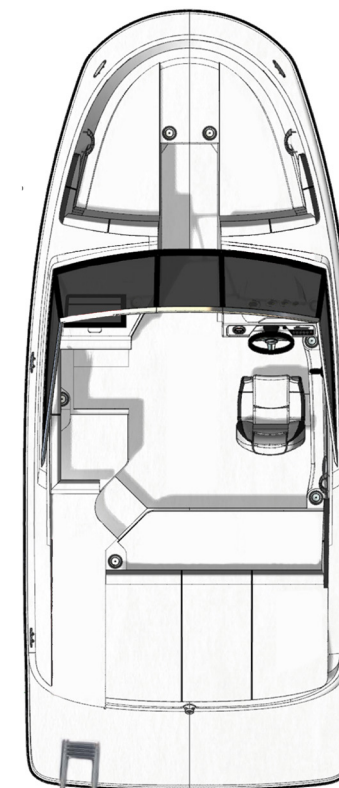

5.94 M / 19'6"
LOA w/integral swim platform

2.54 M / 8'4"

1,213 KG / 2,675 LB

MerCruiser® 4.5L MPI ECT Alpha I
(200 hp - 149 kW)

113 L / 30 GAL

8 P / 695 KG

86 cm/34" & 46 cm/18"
Draft (Sterndrive down & up)

19°
Deadrise

The specification measurements are approximations and subject to variance.

SPX 190 FEATURES

- Wide bow design
- Standard elegant dash
- Full beam platform close to waterline
- Convertible port-side seating with fill-in cushions
- Deep bow seating with integrated storage below
- Two all-inclusive optional packages: Captain's and Elevation

OPTIONS & ACCESSORIES

CAPTAIN'S PACKAGE

Bimini Top w/Boot, Stainless Steel Bal & Socket Hardware
Bow Filler Cushion with forward Walk-Thru Backrest cushion
Canvas, Cockpit and Tonneau Cover
Carpet Liner, Snap-In (Cockpit)
Round Cockpit Table, Teak
Sunpad Walk-Thru Cushion

ELEVATION PACKAGE

Water Sports Tower Black w/ Bimini Top
Tower Racks
Ski Mirror
Dash Visor

INDIVIDUAL OPTIONS

Canvas Enclosure package incl: Aft Curtain, Front & Side Curtains
Mooring Cover, Black
Infinity, Woven Cockpit Flooring
SeaDek covering on Swimplatform (Gray or Mocha)
Led Package in Cockpit - Blue or White
Refrigerator 12 Volt
Chart Plotter / Fishfinder w/ GPS - 5"
Mercury Active Trim
Digital Dash w/Mercury Vesselview link 9"
Premier Stereo w/ extra speakers / Subwoofer