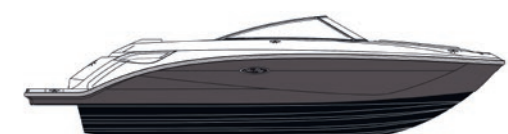

## HULL SIDE COLOR - WHITE OR BLACK BOTTOM

SPORT / SPX / SUN SPORT 230

SLX & SUN SPORT 250

SDX SERIES

SUNDANCER SERIES

**FULL COLOR HULL**

SPORT / SPX / SUN SPORT 230

SLX & SUN SPORT 250