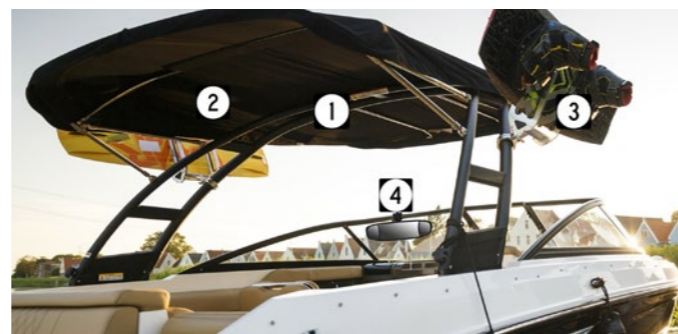

ELEVATION PACKAGE	SPX 190 OB	SPX 210 OB	SPX 230 OB	SUN SPORT 230 OB	SPX 190	SPX 210	SPX 230	SUN SPORT 230
Water Sports Tower								
Bimini Top								
Swivel Wakeboard Racks								
Ski Mirror								

PACK CAPITAINE	PAQUETE CAPITÁN	CAPTAIN'S-PAKET
Table de cockpit ronde en teck	Mesa de la bañera redonda, teca	Runder Cockpit-Tisch aus Teakholz
Coussin de remplissage proue avec coussin de dossier Walk-Thru à l'avant	Cojín de relleno de proa con cojín de respaldo delantero Walk-Thru	Bugfüllkissen mit nach vorne durchgängigem Rückenlehnenkissen
Taud Bimini avec coffre en inox	Toldo bimini con maletero, acero inoxidable	Bimini-Top mit Hülle
Attache pare battage	Clips del protector	Fender-Clips
Taud de cockpit et couvre-tonneau	Lona, toldos de la bañera y capota	Sportpersenning und Bugabdeckung
Essuie-glace tribord	Limpiaparabrisas de estribor	Scheibenwischer, steuerbord

PACK ÉLÉVATION	PAQUETE DE ELEVACIÓN	ELEVATION-PAKET
Mesa de la bañera redonda, teca	Mesa de la bañera redonda, teca	Wakeboard-Tower
Cojín de relleno de proa con cojín de respaldo delantero Walk-Thru	Cojín de relleno de proa con cojín de respaldo delantero Walk-Thru	Bimini-Top
Toldo bimini con maletero, acero inoxidable	Toldo bimini con maletero, acero inoxidable	Wakeboard-Racks
Clips del protector	Clips del protector	Wasserskispiegel