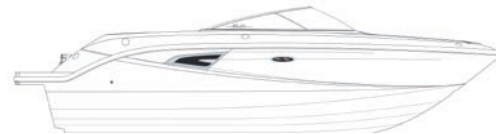

STANDARD WHITE HULL

SPORT / SPX / SUN SPORT 230

SLX & SUN SPORT 250

SDX SERIES

SUNDANCER SERIES

HULL SIDE COLOR - WHITE OR BLACK BOTTOM

SPORT / SPX / SUN SPORT 230

SLX & SUN SPORT 250